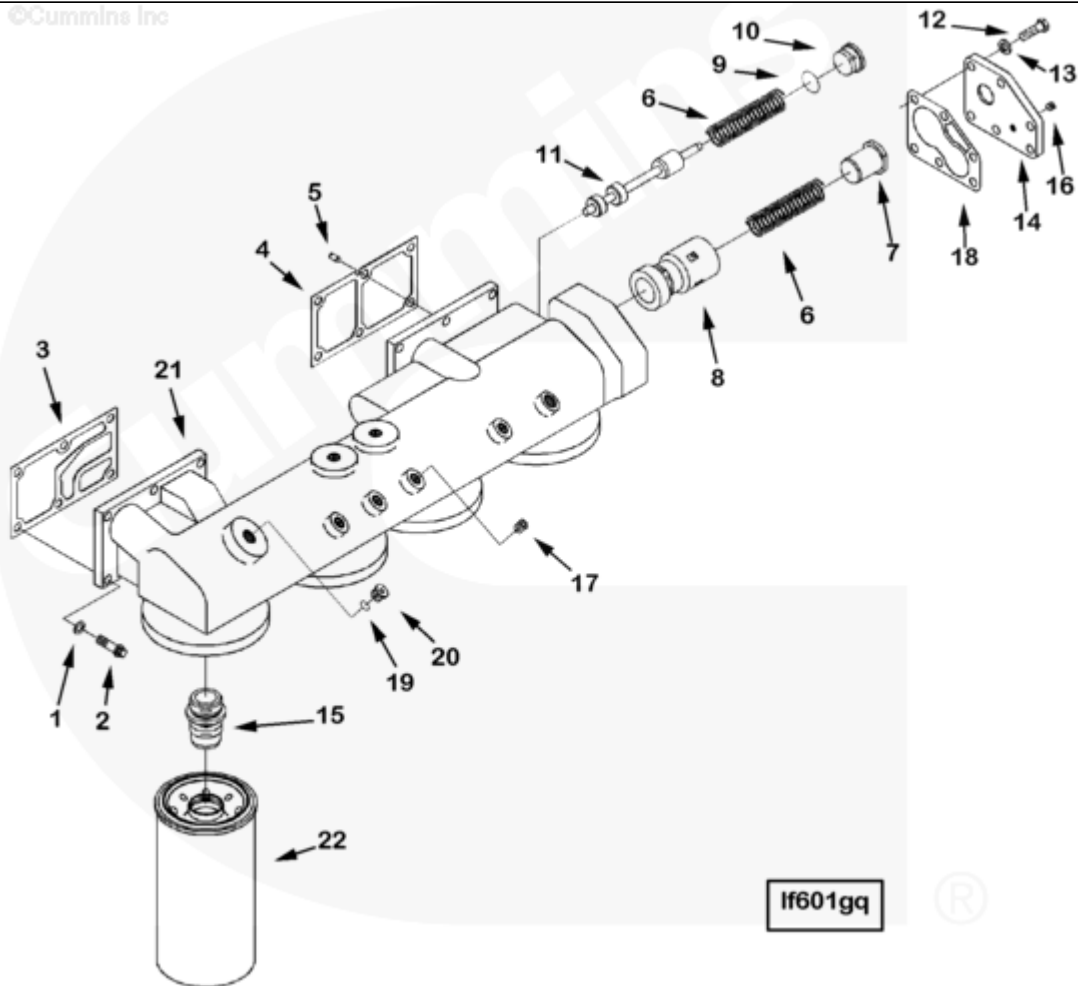

Parts Catalog - Option Detail

Electronic Parts Catalog - Option Detail				
Option	Group	Graphic	Film Card	Date
LF6025-03	07.03	lf601gq	K38	25-AUG-98
Engines	GTA38, K38, KTA38GC CM558, QSK38 CM2150 K106, QSK38 CM2150 MCRS, QSK38 CM850 MCRS